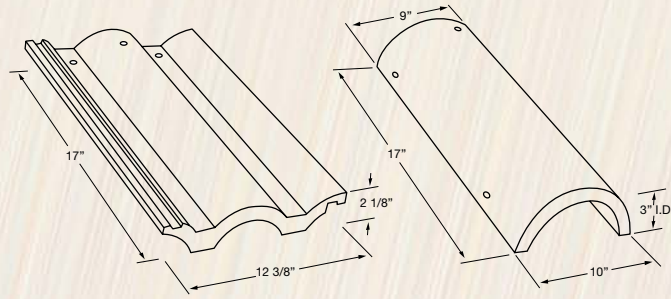

# Malibu

**88 Tiles per 100 sq ft with 3" headlap**

**770 Approx installed weight field tile per 100 sq ft**

Malibu  
2522 Terracotta Flashed

2118 Terracotta Gold – Color Bonded\*  
Terracotta, Gold Flashed