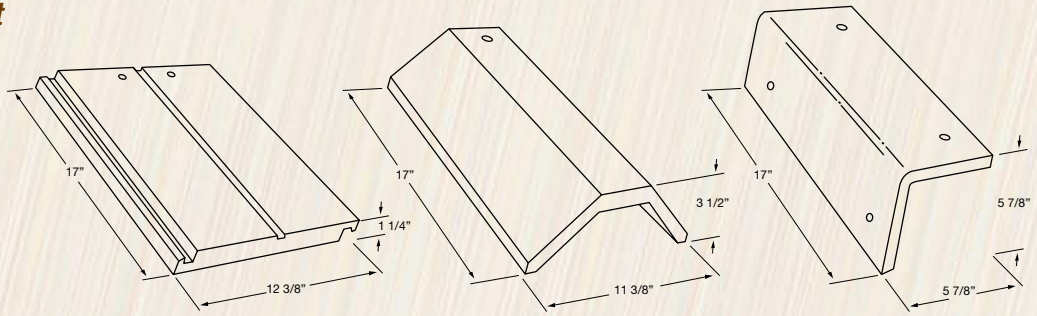

# Double Eagle Bel Air

**88.5 Tiles per 100 sq ft with 3" headlap**

**970 Approx installed weight field tile per 100 sq ft**

**4007 Boca Cream**  
Mocha, Cream Streaks  
Ref Emi SRI A.Ref A.SRI  
.32 .90 34 .28 37