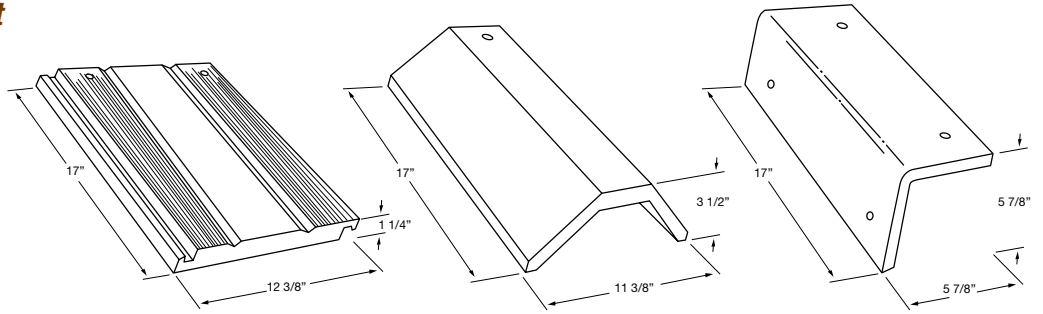

**4046 Rockledge**  
Dark Charcoal, Rust, Red Streaks

**40502 Willow Creek**  
Light Green, White Streaks

**40517 Wildwood**  
Tan, Maroon, Black Streaks

**88.5 Tiles per 100 sq ft with 3" headlap**

**970 Approx installed weight field tile per 100 sq ft**