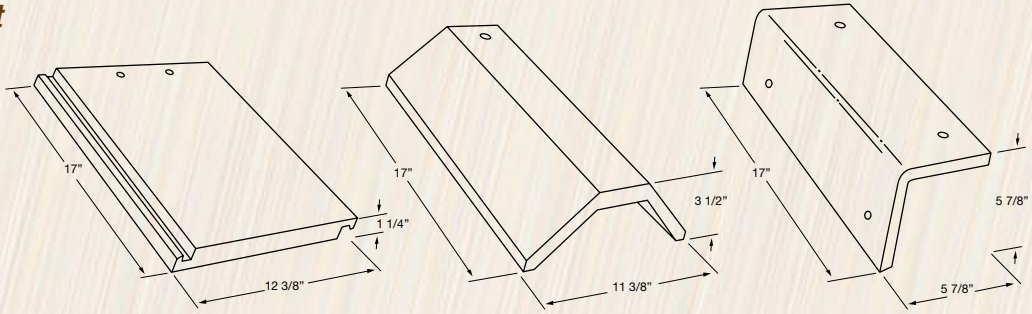

# Bel Air

**88.5 Tiles per 100 sq ft with 3" headlap**

**970 Approx installed weight field tile per 100 sq ft**

**4209 Arrowhead Gray – Color Bonded\***  
Gray, Smoke Gray Flashed

Ref Emi SRI A.Ref A.Emi A.SRI CRRC:  
.37 .76 35 .38 .82 39 0918-0010