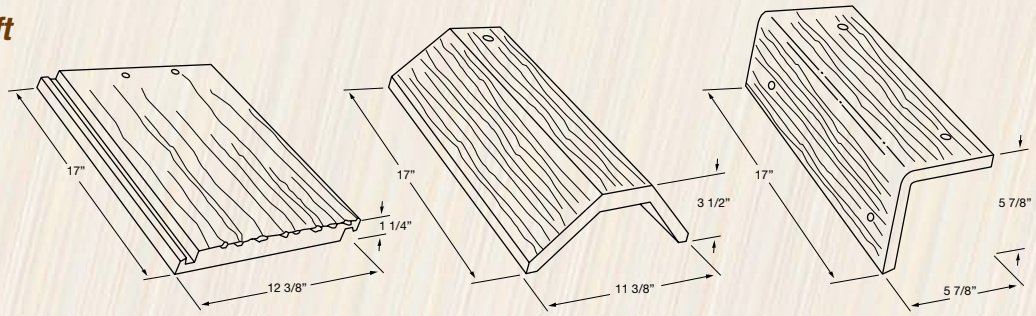

Ponderosa

88.5 Tiles per 100 sq ft with 3" headlap

970 Approx installed weight field tile per 100 sq ft

5502 Arcadia
Brown, Black Streaks
Ref Emi SRI A.Ref A.Emi A.SRI CRRC:
.13 .94 12 .17 .92 16 0918-0043