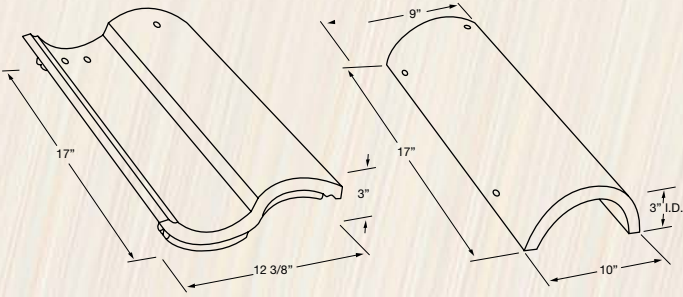

# Capistrano

88.5 Tiles per 100 sq ft  
with 3" headlap

880 Approx installed weight  
field tile per 100 sq ft

Capistrano  
3629 Floridian Blend